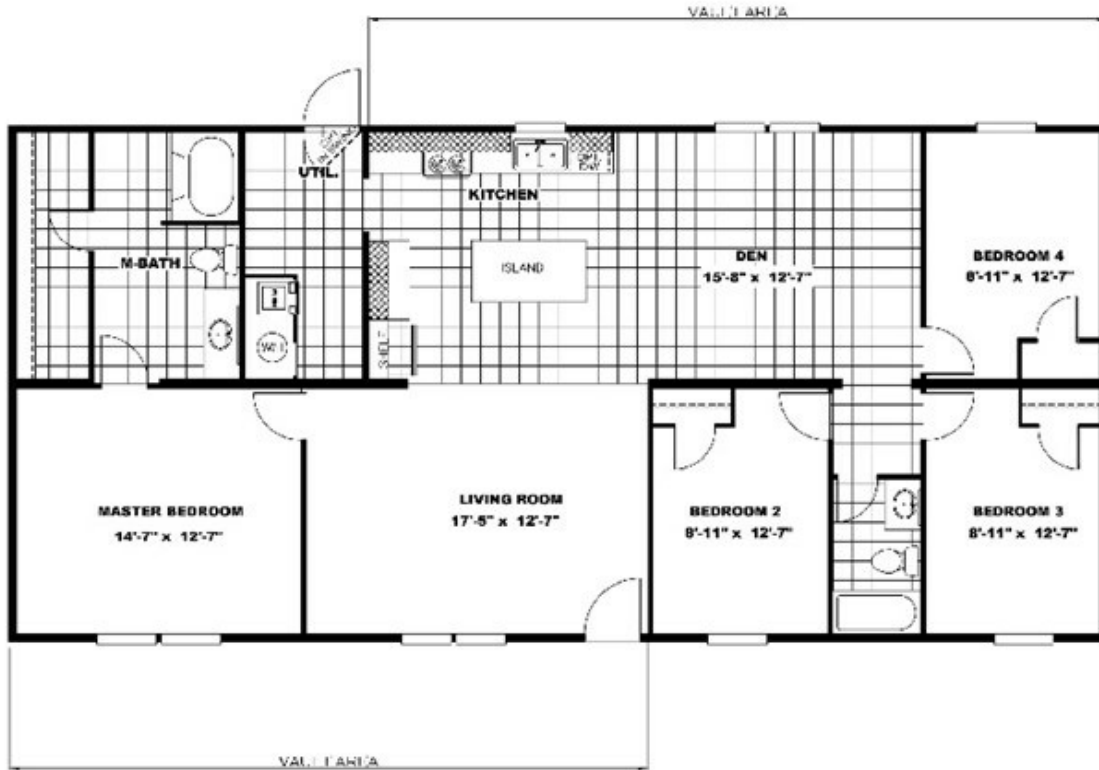

**Eagle** Floor plan number: CLH040537TNAB

**4 beds • 2 baths • 1568 sq.ft. • 28' width • 56' depth**

Our home building facilities invest in continuous product and process improvements. Plans, dimensions, features, materials, specifications and availability are subject to change without notice or obligation. Renderings and floor plans are representative likenesses of our homes and may differ from the actual homes. We invite you to tour a Home Center near you and inspect the highest value in quality housing available or call (865) 938-2041 to speak with a Home Consultant. Copyright 2017, CMH. All rights reserved.