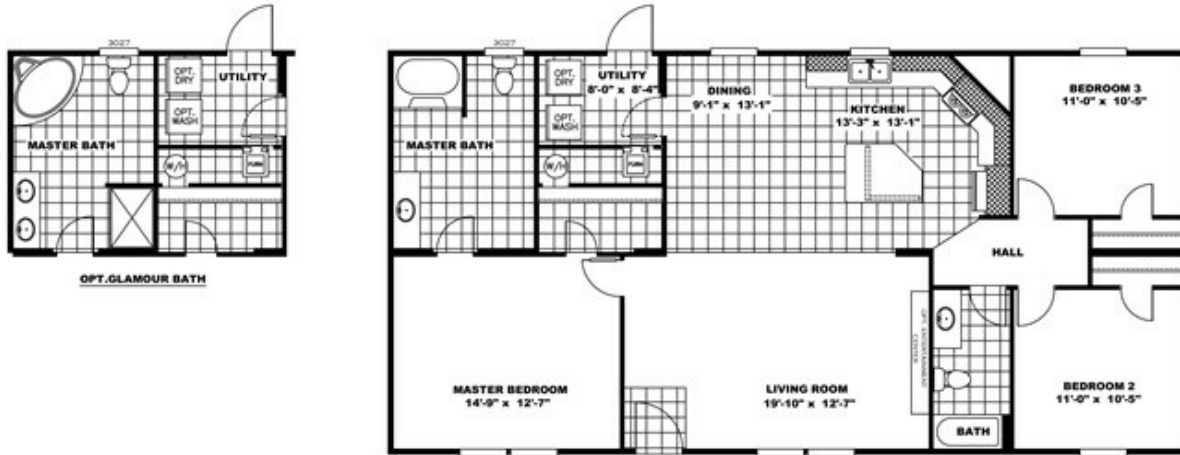

Tahoe Model number: 34TRA28523AH

3 beds • 2 baths • 1456 sq.ft. • 28' width • 52' depth

Our home building facilities invest in continuous product and process improvements. Plans, dimensions, features, materials, specifications and availability are subject to change without notice or obligation. Renderings and floor plans are representative likenesses of our homes and may differ from the actual homes. We invite you to tour a Home Center near you and inspect the highest value in quality housing available or call (865) 938-2041 to speak with a Home Consultant. Copyright 2017, CMH. All rights reserved.